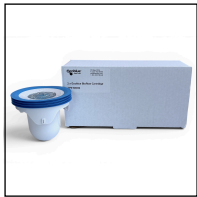

Booster, 1 Liter
Makes up to 75
bottles

Booster, 1 Gallon
Makes up to 285
bottles

Capsule Holder
for low flush urinals

BioCapsules
Box of 10

BioCapsules
Box of 25

Capsule Holder, Round
for low flush urinals

2 BioFlow Cartridges
No Removal Tool

2 BioFlow Cartridges
With Removal Tool

BioFlow Starter Kit
Includes BioCapsules,
Booster, brushes, cloths &
bottles

Nylon Urinal Brush

**Waterless Urinal
Trap Brush**

Spray Bottle
with Maintenance
Instructions

Smarty Bee
Waterless Urinal
Cartridge

Removal Tool
For Capsules
and Cartridges

Flush Control Tool

Microbial Dome
Box of 10
For Smarty Bee

Microbial Dome
Box of 25
For Smarty Bee

**SCAN FOR PRODUCT
DETAILS AND MORE**