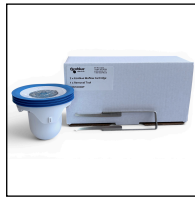

Booster, 1 Liter
Makes up to 75
bottles

Booster, 1 Gallon
Makes up to 285
bottles

Capsule Holder
for low flush urinals

BioCapsules
Box of 10

BioCapsules
Box of 25

Capsule Holder, Round
for low flush urinals

2 BioFlow Cartridges
No Removal Tool

2 BioFlow Cartridges
With Removal Tool

BioFlow Starter Kit
Includes BioCapsules,
Booster, brushes, cloths &
bottles

Nylon Urinal Brush

**Waterless Urinal
Trap Brush**

Spray Bottle
with Maintenance
Instructions

Smarty Bee
Waterless Urinal
Cartridge

Removal Tool
For Capsules
and Cartridges

Flush Control Tool

Microbial Dome
Box of 10
For Smarty Bee

Microbial Dome
Box of 25
For Smarty Bee

**SCAN FOR PRODUCT
DETAILS AND MORE**